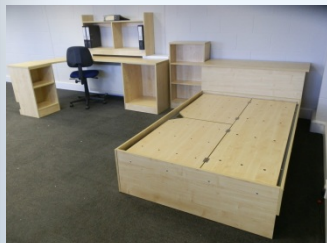

**SALE**

**NEW BEDROOM FURNITURE SALE**

**SALE**

Matching Student - Beds, Shelving Units and Desks available at prices between £10 to £40! All supplied flat packed new in boxes!

For more information please contact Debbie on **07796 998512** as these items are not stored at the Scrapstore and viewings and collections are by appointment only.